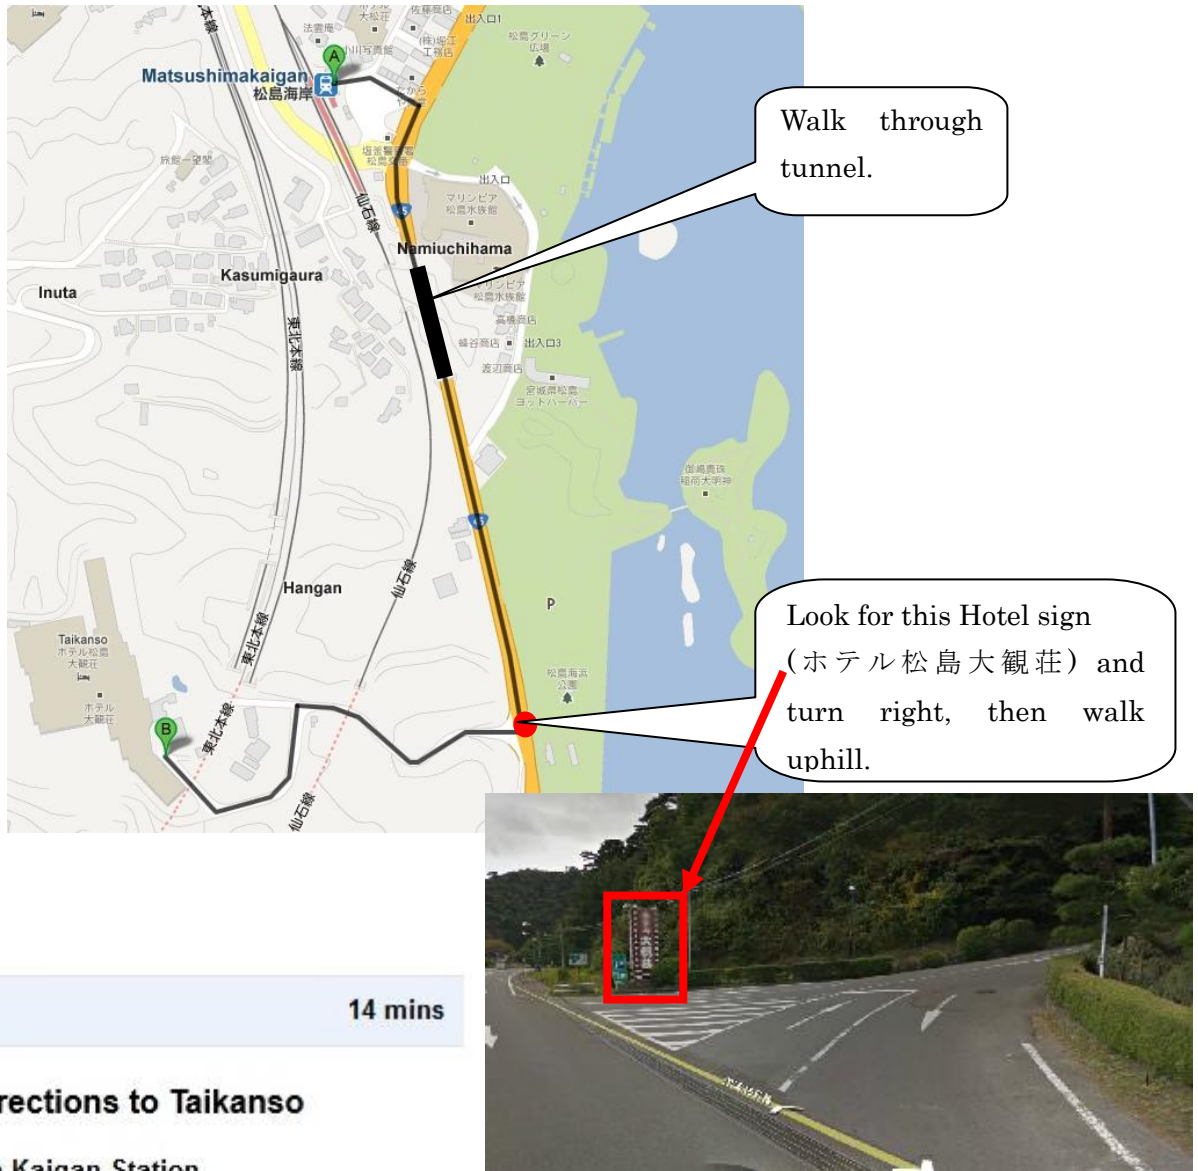

Access Map

You can walk from Matsushimakaigan station to Hotel Matsushima Taikanso(15min).

Walk

14 mins

Transit directions to Taikanso

Matsushima-Kaigan Station

Japan

〒981-0213 宮城県宮城郡松島町松島浪打浜

Walk to Taikanso

About 14 mins (1.0 km)

Taikanso ホテル松島大観荘

Japan

〒981-0213 Miyagi Prefecture, Miyagi District, Matsushima, 松島字犬田10-76

Travel time: about 14 mins